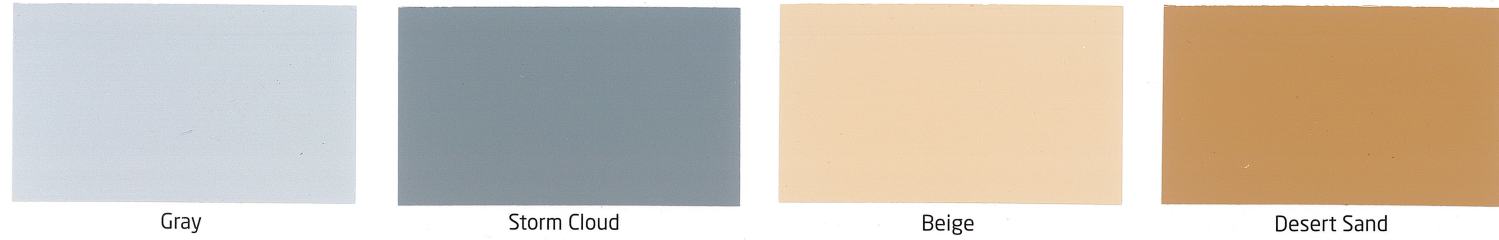

Stock Colors

Concrete & Roof Tile Sealer Colors

Premium Colors

Concrete & Roof Tile Sealer Colors

Gray

Storm Cloud

Beige

Desert Sand