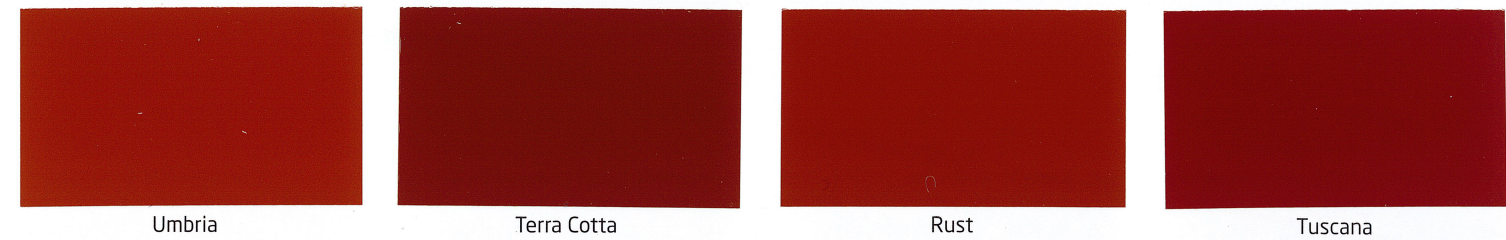

Stock Colors

Concrete & Roof Tile Sealer Colors

Premium Colors

Concrete & Roof Tile Sealer Colors

Gray

Storm Cloud

Beige

Desert Sand

Chestnut

Simply Red

Burnt Red

Pinot Noir

Concrete

Allspice

Bison Beige

Carob Brown